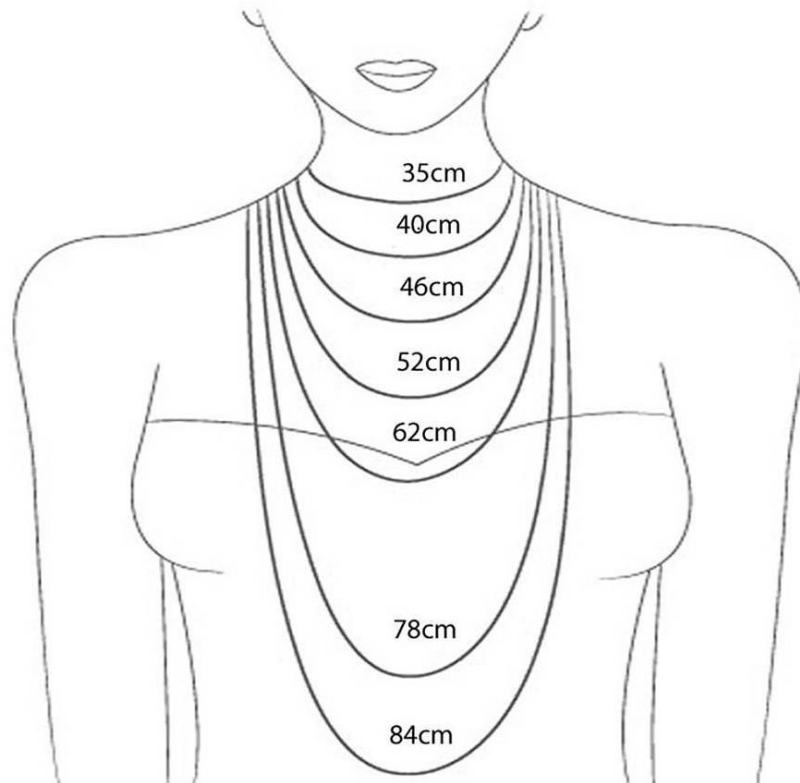

## Necklace Length

### Guide to Necklace Length (Centimetres)

<b>Women's Necklace Length</b>	
<b>Centimeters</b>	<b>Inches</b>
35	13,78
40	15,75
46	18,11
52	20,47
62	24,40
78	30,70
84	33,07
<b>Women's CHOKER SIZE</b>	
<b>Centimeters</b>	<b>Inches</b>
14	35,5
15	38
16	40,5